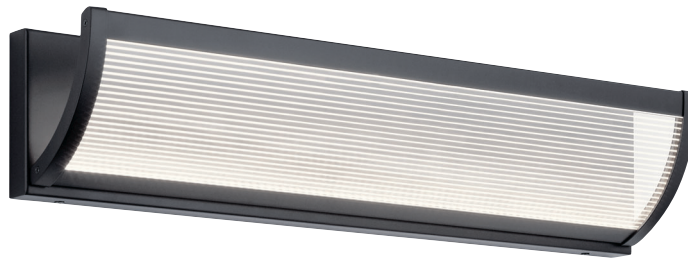

A | 85049MBK

B | 85050MBK

C | 85051MBK

ROONE™

Matte Black
Ribbed Acrylic

	MODEL	DESCRIPTION	LED K	DELIVERED LUMENS	DIMMABLE	DIMENSIONS	EXT.	ADA COMPLIANT	NOTES
A	85049MBK	Linear Bath 19in LED	3000K	750	Yes	19"W x 5"H	4"	No	Damp Location
B	85050MBK	Linear Bath 24in LED	3000K	1050	Yes	24"W x 5"H	4"	No	Damp Location
C	85051MBK	Linear Bath 34in LED	3000K	1400	Yes	34"W x 5"H	4"	No	Damp Location